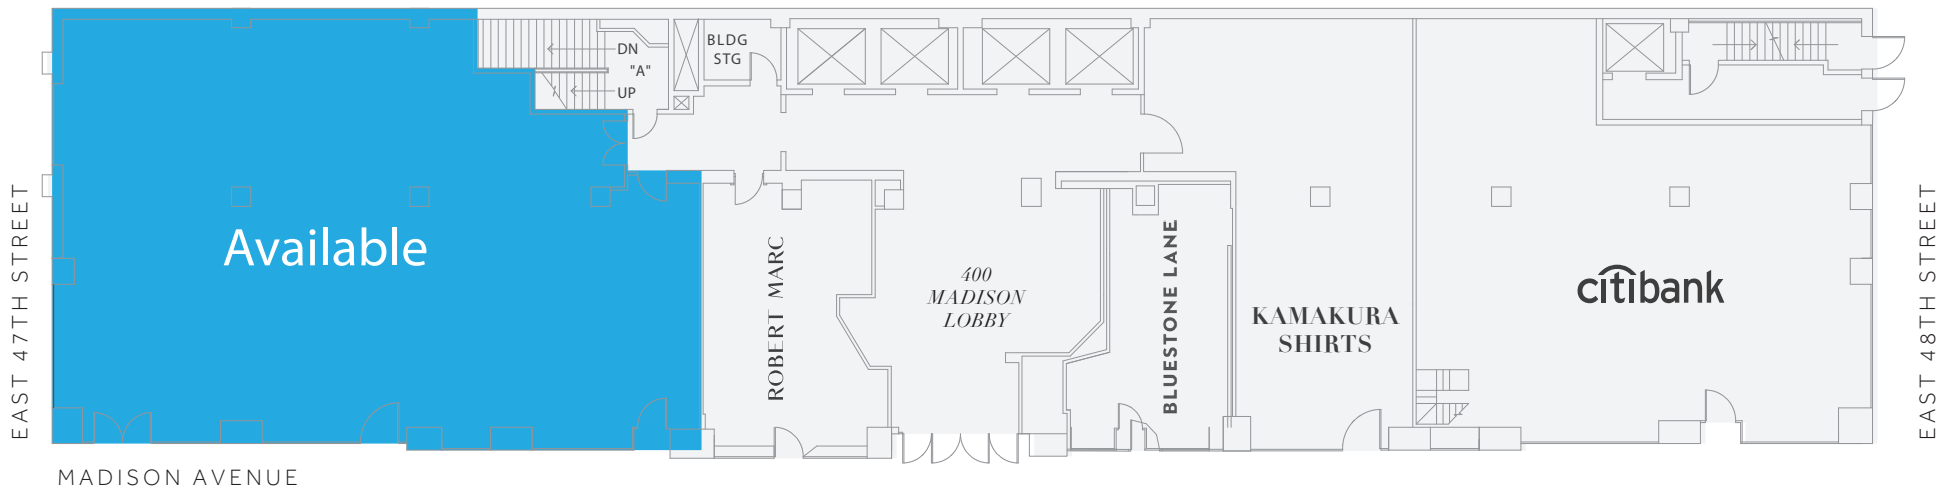

# GROUND FLOOR RETAIL : 2,900 SF SINGLE TENANT

FOR LEASING INFORMATION, PLEASE CONTACT

Chris Schwart | 212.841.5019 | [chris.schwart@cushwake.com](mailto:chris.schwart@cushwake.com)

Steven Soutendijk | 212.713.6845 | [steven.soutendijk@cushwake.com](mailto:steven.soutendijk@cushwake.com)